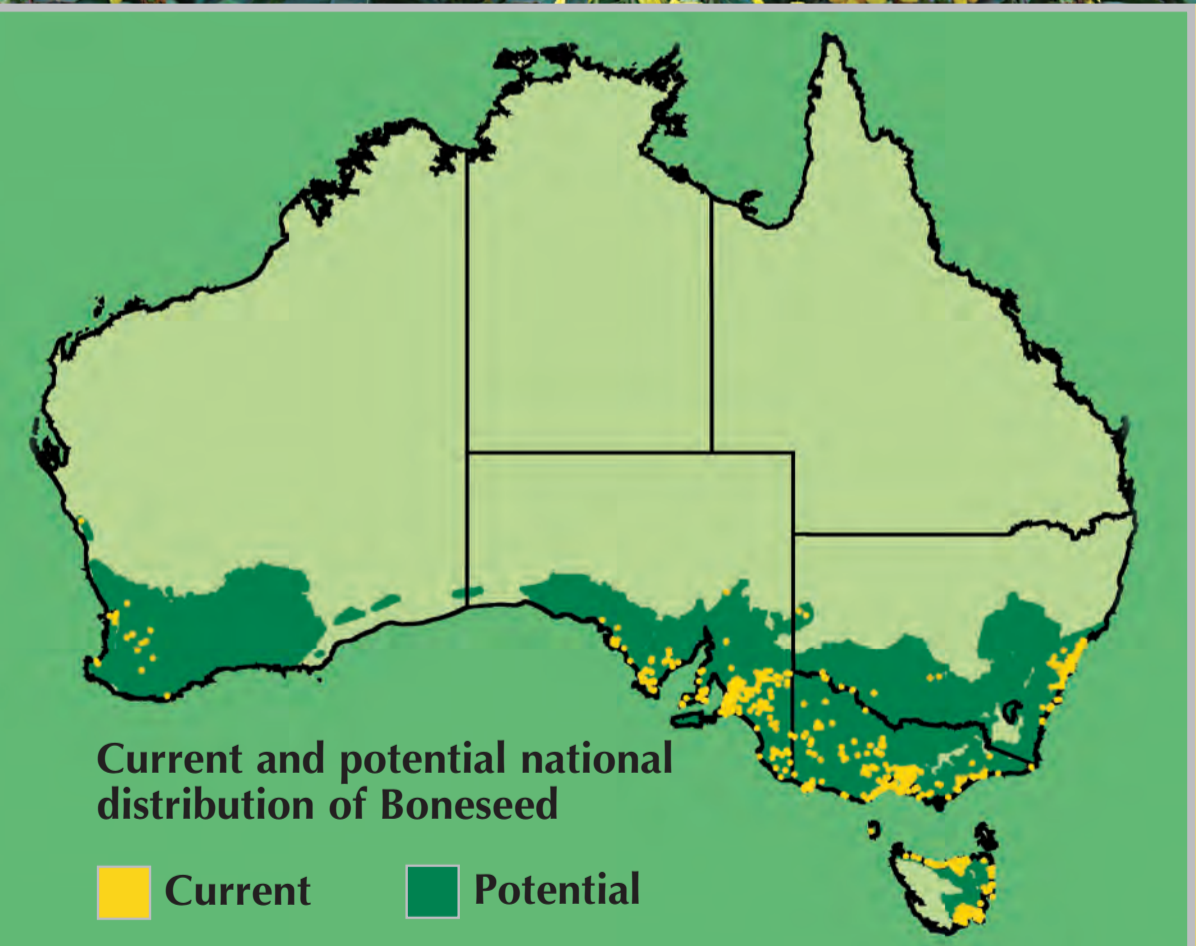

# BONESEED

*Chrysanthemoides monilifera* subsp. *monilifera*

**is a Weed Of National Significance (WONS)**

Boneseed is one of the worst weeds in Australia.

Introduced from South Africa, boneseed is a fast growing, aggressive plant that has no natural enemies in Australia.

Boneseed has escaped from gardens and is now a damaging environmental weed.

## BONESEED:

- invades native bushland and forms dense thickets that smother native plants,
- endangers threatened plants and ecological communities,
- alters habitat and displaces food plants of native birds and animals.

## WHAT YOU CAN DO TO HELP

- Remove boneseed from your garden or property, as it can spread easily to native bush.
- Report new infestations to your local weeds officer.
- Join a local Coastcare or Landcare group and help remove boneseed from natural areas.